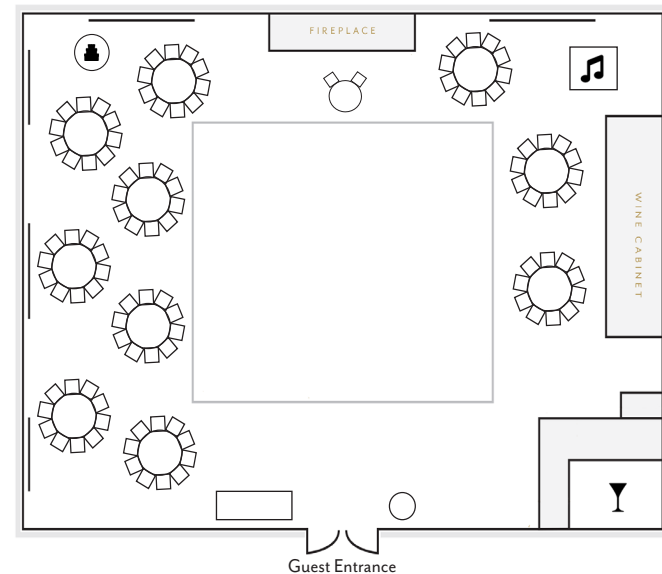

Palm and John Eager Howard

FLOOR PLAN

THE JOHN EAGER HOWARD BALLROOM

CEREMONY, up to 100 guests

THE PALM BALLROOM

COCKTAIL HOUR, up to 100 guests

THE JOHN EAGER HOWARD BALLROOM

RECEPTION, up to 100 guests

Located on the first floor of the Belvedere, the John Eager Howard Ballroom and the Palm Room are perfect for hosting your intimate wedding reception. Host your ceremony in the jewel-toned John E. Howard Ballroom with the majestic stone fireplace, dazzling chandeliers and the hand-painted mural wrapping the entire ballroom. Then invite your guests into the Palm Room for cocktail hour. This room is stunning with a nod to the Art Deco era and a wink to a new Roaring 20's! Return to the John E. Howard Ballroom for dinner and dancing.