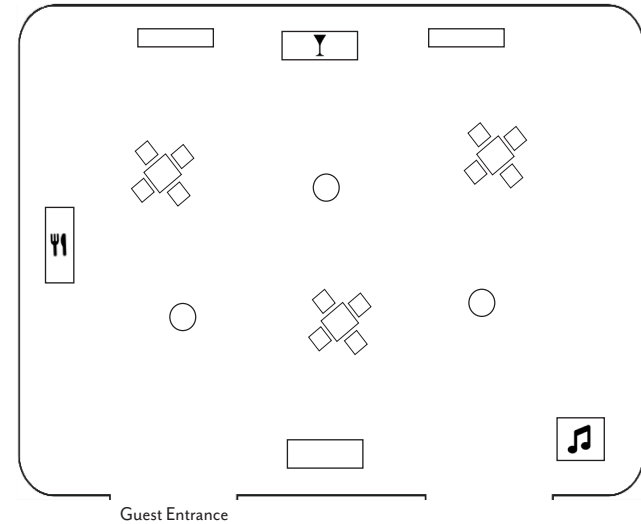

Palm and John Eager Howard

FLOOR PLAN

THE JOHN EAGER HOWARD BALLROOM

CEREMONY, up to 100 guests

THE PALM BALLROOM

COCKTAIL HOUR, up to 100 guests

THE JOHN EAGER HOWARD BALLROOM

RECEPTION, up to 100 guests

Located on the first floor of the Belvedere, the John Eager Howard Ballroom and the Palm Room are perfect for hosting your intimate wedding reception. Host your ceremony in the jewel-toned John E. Howard Ballroom with the majestic stone fireplace, dazzling chandeliers and the hand-painted mural wrapping the entire ballroom. Then invite your guests into the Palm Room for cocktail hour. This room is stunning with a nod to the Art Deco era and a wink to a new Roaring 20's! Return to the John E. Howard Ballroom for dinner and dancing.