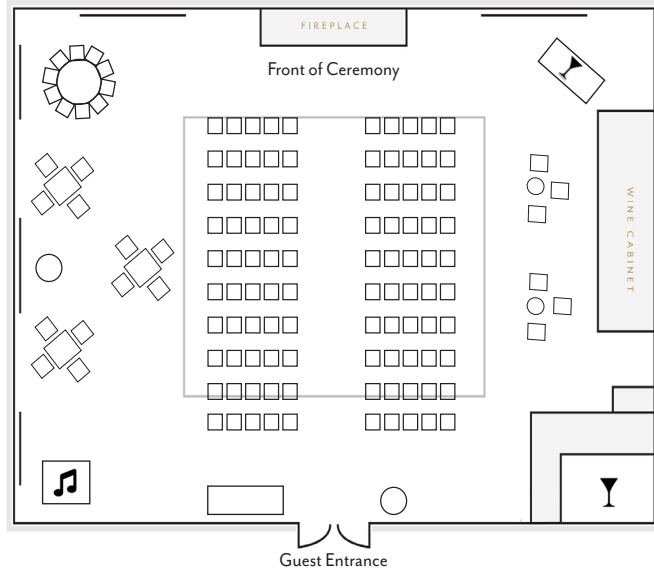

Palm and John Eager Howard

FLOOR PLAN

THE JOHN EAGER HOWARD BALLROOM

CEREMONY, up to 100 guests

THE PALM BALLROOM

COCKTAIL HOUR, up to 100 guests

THE JOHN EAGER HOWARD BALLROOM

RECEPTION, up to 100 guests

Located on the first floor of the Belvedere, the John Eager Howard Ballroom and the Palm Room are perfect for hosting your intimate wedding reception. Host your ceremony in the jewel-toned John E. Howard Ballroom with the majestic stone fireplace, dazzling chandeliers and the hand-painted mural wrapping the entire ballroom. Then invite your guests into the Palm Room for cocktail hour. This room is stunning with a nod to the Art Deco era and a wink to a new Roaring 20's! Return to the John E. Howard Ballroom for dinner and dancing.