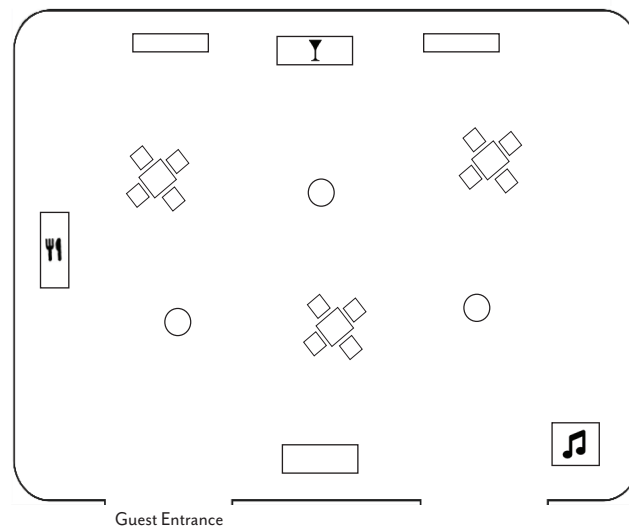

# Intimate Wedding FLOOR PLAN

## THE JOHN EAGER HOWARD BALLROOM

CEREMONY, up to 100 guests

## THE PALM BALLROOM

COCKTAIL HOUR, up to 100 guests

Located on the first floor of the Belvedere, the John Eager Howard Ballroom and the Palm Room are perfect for hosting your intimate wedding reception. Host your ceremony in the jewel-toned John E. Howard Ballroom with the majestic stone fireplace, dazzling chandeliers and the hand-painted mural wrapping the entire ballroom. Then invite your guests into the Palm Room for cocktail hour. This room is stunning with a nod to the Art Deco era and a wink to a new Roaring 20's! Return to the John E. Howard Ballroom for dinner and dancing.

## THE JOHN EAGER HOWARD BALLROOM

RECEPTION, up to 100 guests