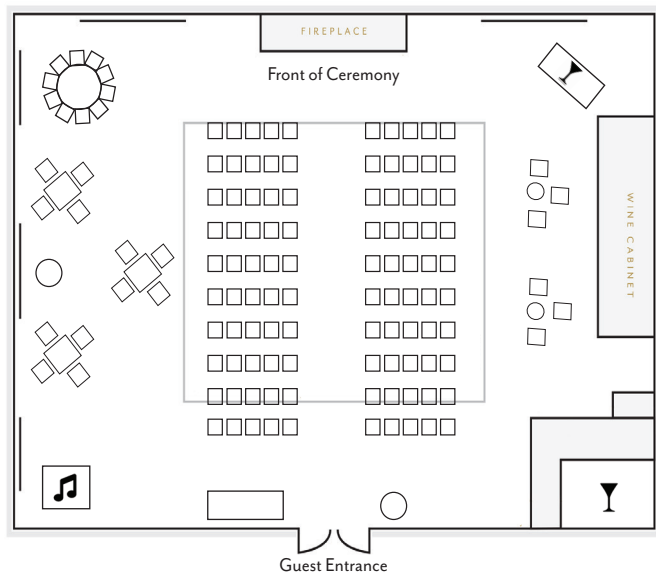

# Intimate Wedding FLOOR PLAN

## THE JOHN EAGER HOWARD BALLROOM

CEREMONY, up to 100 guests

## THE PALM BALLROOM

COCKTAIL HOUR, up to 100 guests

Located on the first floor of the Belvedere, the John Eager Howard Ballroom and the Palm Room are perfect for hosting your intimate wedding reception. Host your ceremony in the jewel-toned John E. Howard Ballroom with the majestic stone fireplace, dazzling chandeliers and the hand-painted mural wrapping the entire ballroom. Then invite your guests into the Palm Room for cocktail hour. This room is stunning with a nod to the Art Deco era and a wink to a new Roaring 20's! Return to the John E. Howard Ballroom for dinner and dancing.

## THE JOHN EAGER HOWARD BALLROOM

RECEPTION, up to 100 guests