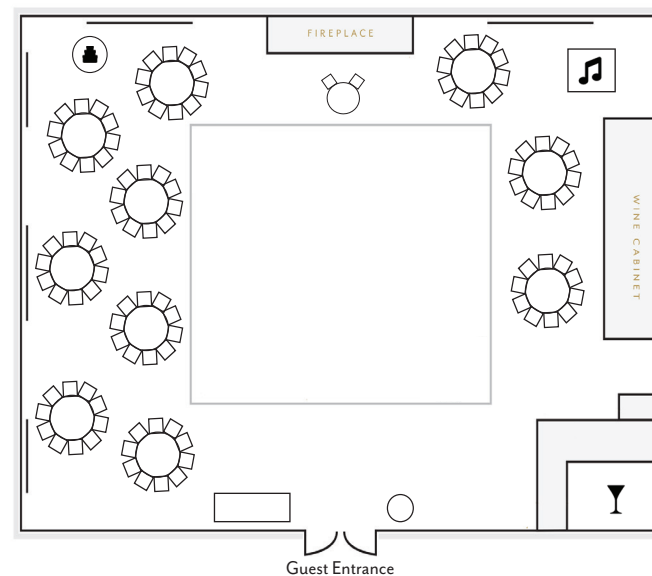

THE JOHN EAGER HOWARD BALLROOM

RECEPTION, up to 100 guests