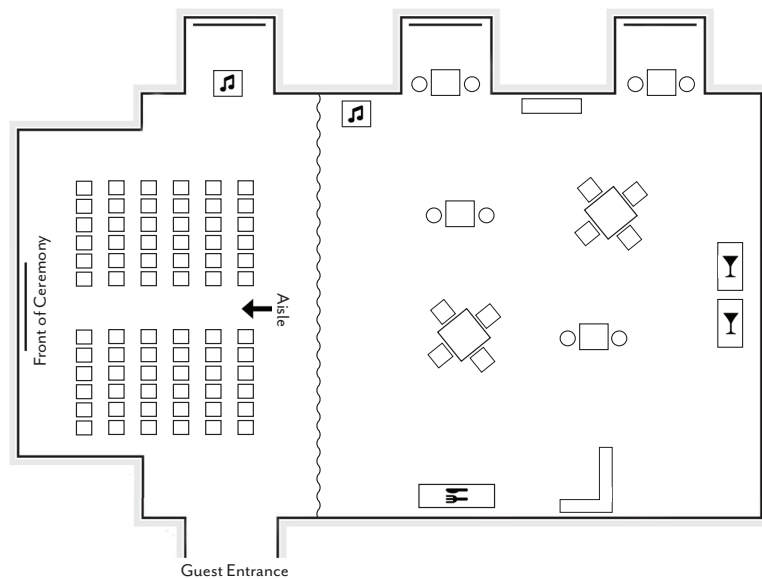

12th and 13th Floor FLOOR PLAN

THE PLATINUM BALLROOM

CEREMONY/COCKTAIL HOUR, up to 85 guests

THE 13TH FLOOR

RECEPTION, up to 85 guests

Atop the historic Belvedere, The 13th Floor is a modern and unique venue for an intimate wedding reception. Revel in the well-appointed, spectacular surroundings, with a backdrop like no other... views that seem to go on forever. Preceding the reception, our couples and their guests may enjoy a ceremony and cocktail hour on the 12th Floor in the Platinum Ballroom. The ideal setting for an intimate guest count, the classic ballroom is partitioned by draping, inviting the guests to enjoy two very defined and significant affairs.