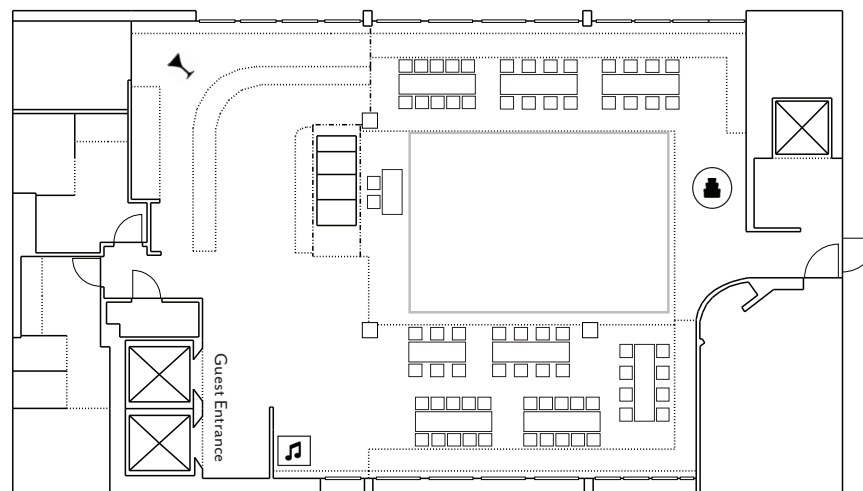

12th and 13th Floor FLOOR PLAN

THE PLATINUM BALLROOM

CEREMONY/COCKTAIL HOUR, up to 85 guests

THE 13TH FLOOR

RECEPTION, up to 85 guests

Atop the historic Belvedere, The 13th Floor is a modern and unique venue for an intimate wedding reception. Revel in the well-appointed, spectacular surroundings, with a backdrop like no other... views that seem to go on forever. Preceding the reception, our couples and their guests may enjoy a ceremony and cocktail hour on the 12th Floor in the Platinum Ballroom. The ideal setting for an intimate guest count, the classic ballroom is partitioned by draping, inviting the guests to enjoy two very defined and significant affairs.