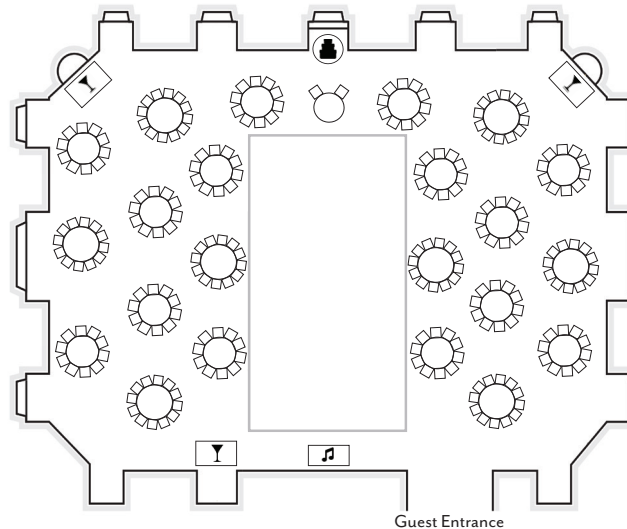

12th Floor FLOOR PLAN

THE GRAND BALLROOM

CEREMONY, up to 290 guests

THE PLATINUM BALLROOM

COCKTAIL HOUR, up to 290 guests

Mirrored elevators transport guests to the twelfth floor where they are greeted by 36' arched ceilings and exquisite chandeliers. As the designated space for ceremonies and receptions, the Grand Ballroom begins and ends the evening while guests enjoy cocktail hour in the elegant Platinum Ballroom across the hallway.

Originally known as the Assembly Room, a gathering space for shows and plays, the Platinum Ballroom boasts original 1903 hardwoods, mirrored walls, and platinum damask wallpaper.

THE GRAND BALLROOM

RECEPTION, up to 290 guests