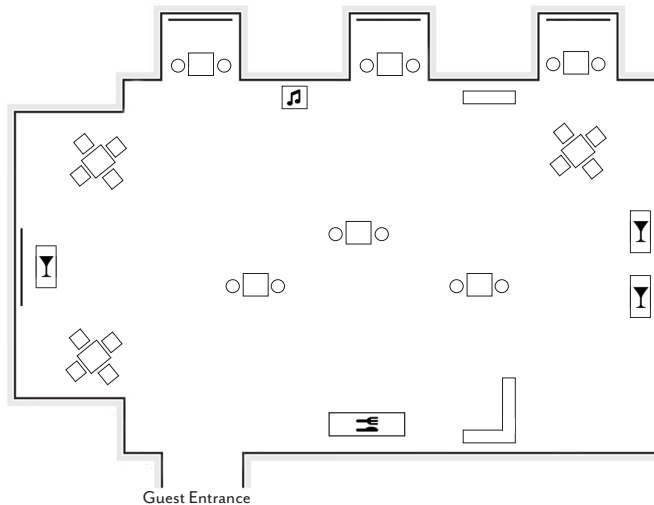

12th Floor FLOOR PLAN

THE GRAND BALLROOM

CEREMONY, up to 290 guests

THE PLATINUM BALLROOM

COCKTAIL HOUR, up to 290 guests

Mirrored elevators transport guests to the twelfth floor where they are greeted by 36' arched ceilings and exquisite chandeliers. As the designated space for ceremonies and receptions, the Grand Ballroom begins and ends the evening while guests enjoy cocktail hour in the elegant Platinum Ballroom across the hallway.

Originally known as the Assembly Room, a gathering space for shows and plays, the Platinum Ballroom boasts original 1903 hardwoods, mirrored walls, and platinum damask wallpaper.

THE GRAND BALLROOM

RECEPTION, up to 290 guests