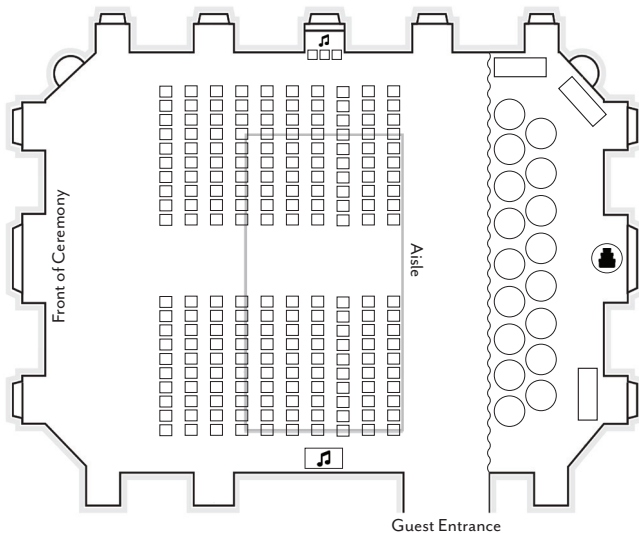

12th Floor FLOOR PLAN

THE GRAND BALLROOM

CEREMONY, up to 290 guests

THE PLATINUM BALLROOM

COCKTAIL HOUR, up to 290 guests

Mirrored elevators transport guests to the twelfth floor where they are greeted by 36' arched ceilings and exquisite chandeliers. As the designated space for ceremonies and receptions, the Grand Ballroom begins and ends the evening while guests enjoy cocktail hour in the elegant Platinum Ballroom across the hallway.

Originally known as the Assembly Room, a gathering space for shows and plays, the Platinum Ballroom boasts original 1903 hardwoods, mirrored walls, and platinum damask wallpaper.

THE GRAND BALLROOM

RECEPTION, up to 290 guests